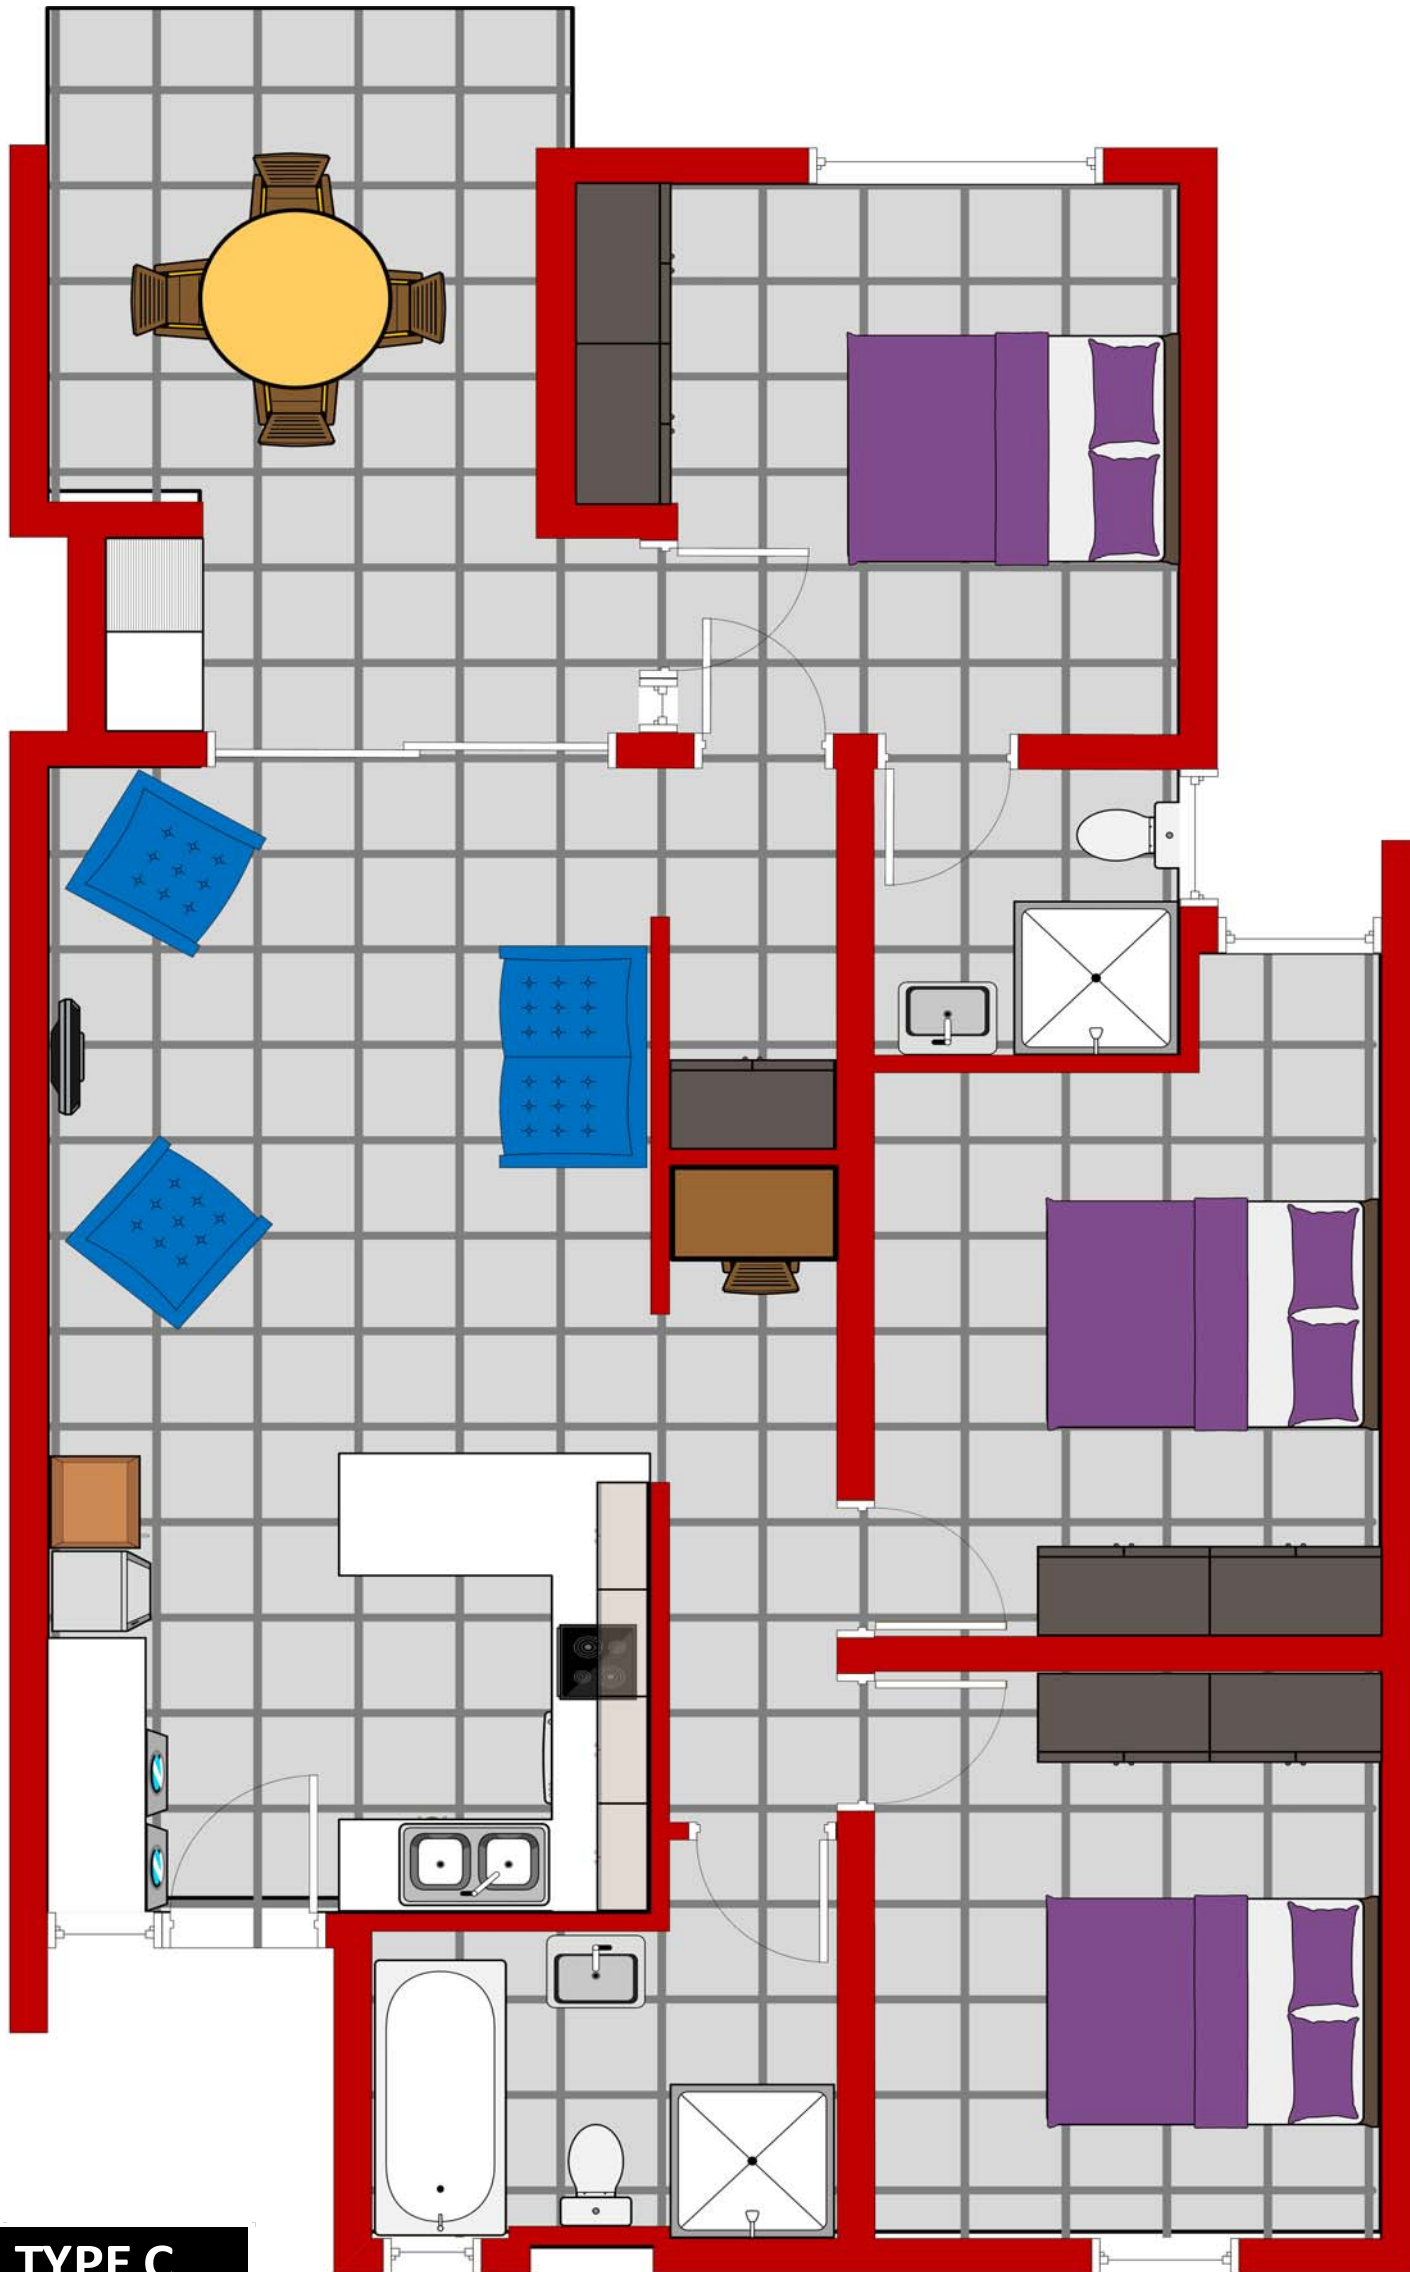

3 BEDROOM / 2 BATHROOM

Unit	TYPE C
Floor Area	94.53m ²
Patio Area	15.70m ²
Total Area	110.23m ²