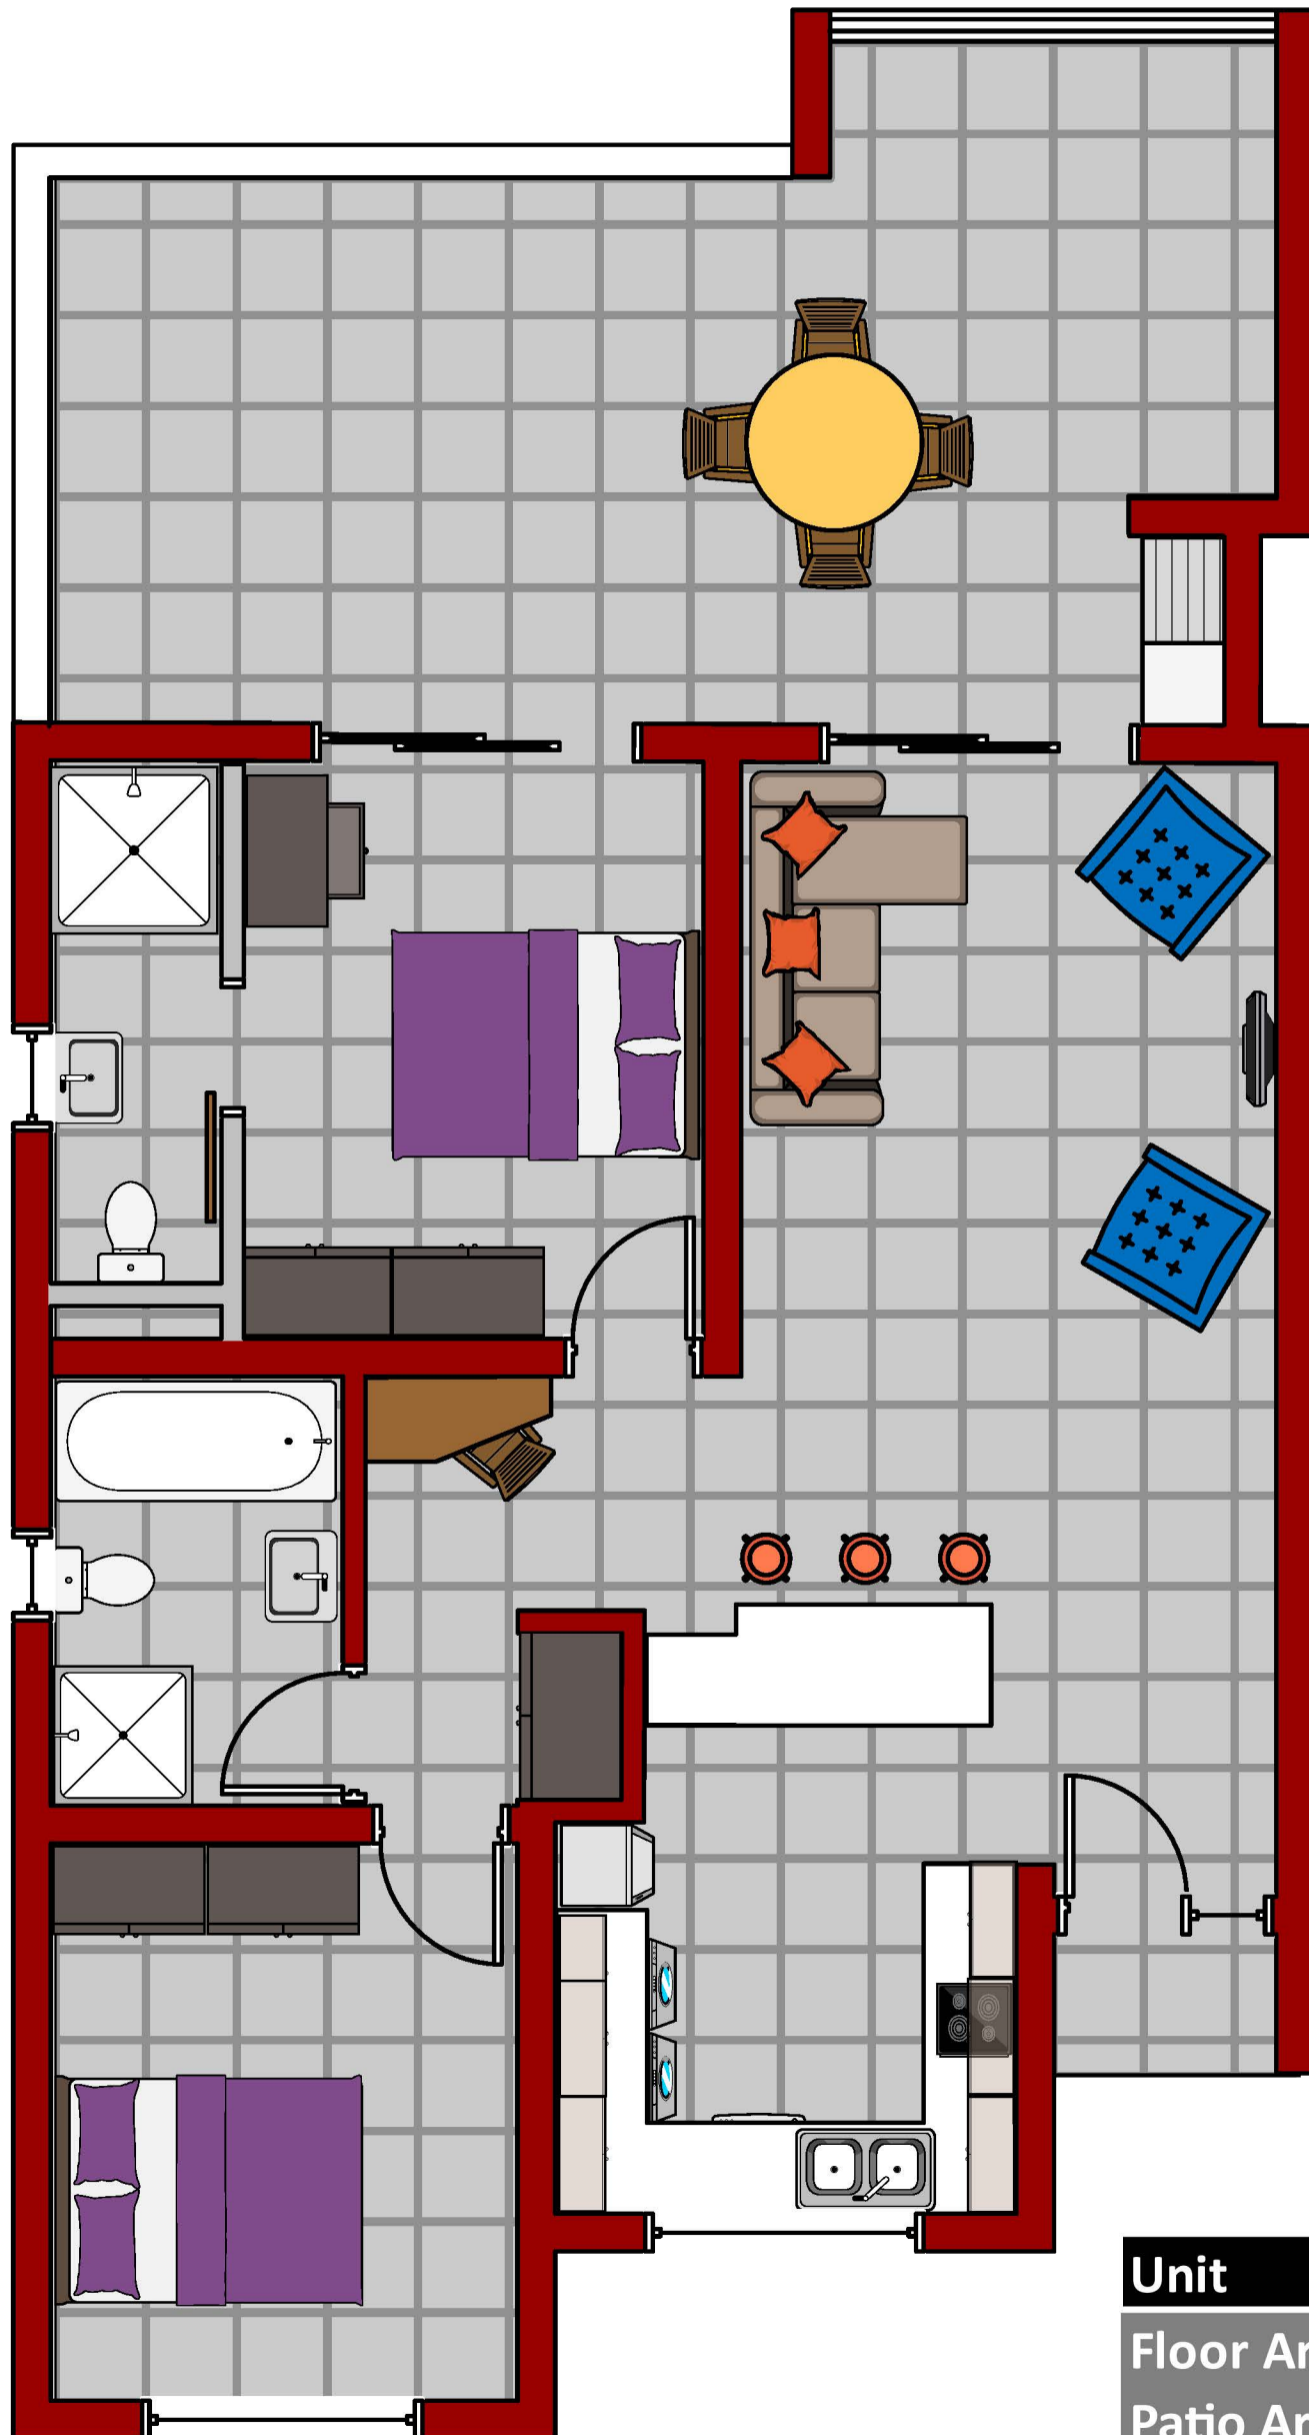

2 BEDROOM / 2 BATHROOM

Unit	TYPE B
Floor Area	86.78 m ²
Patio Area	34.35 m ²
Total Area	121.13 m ²