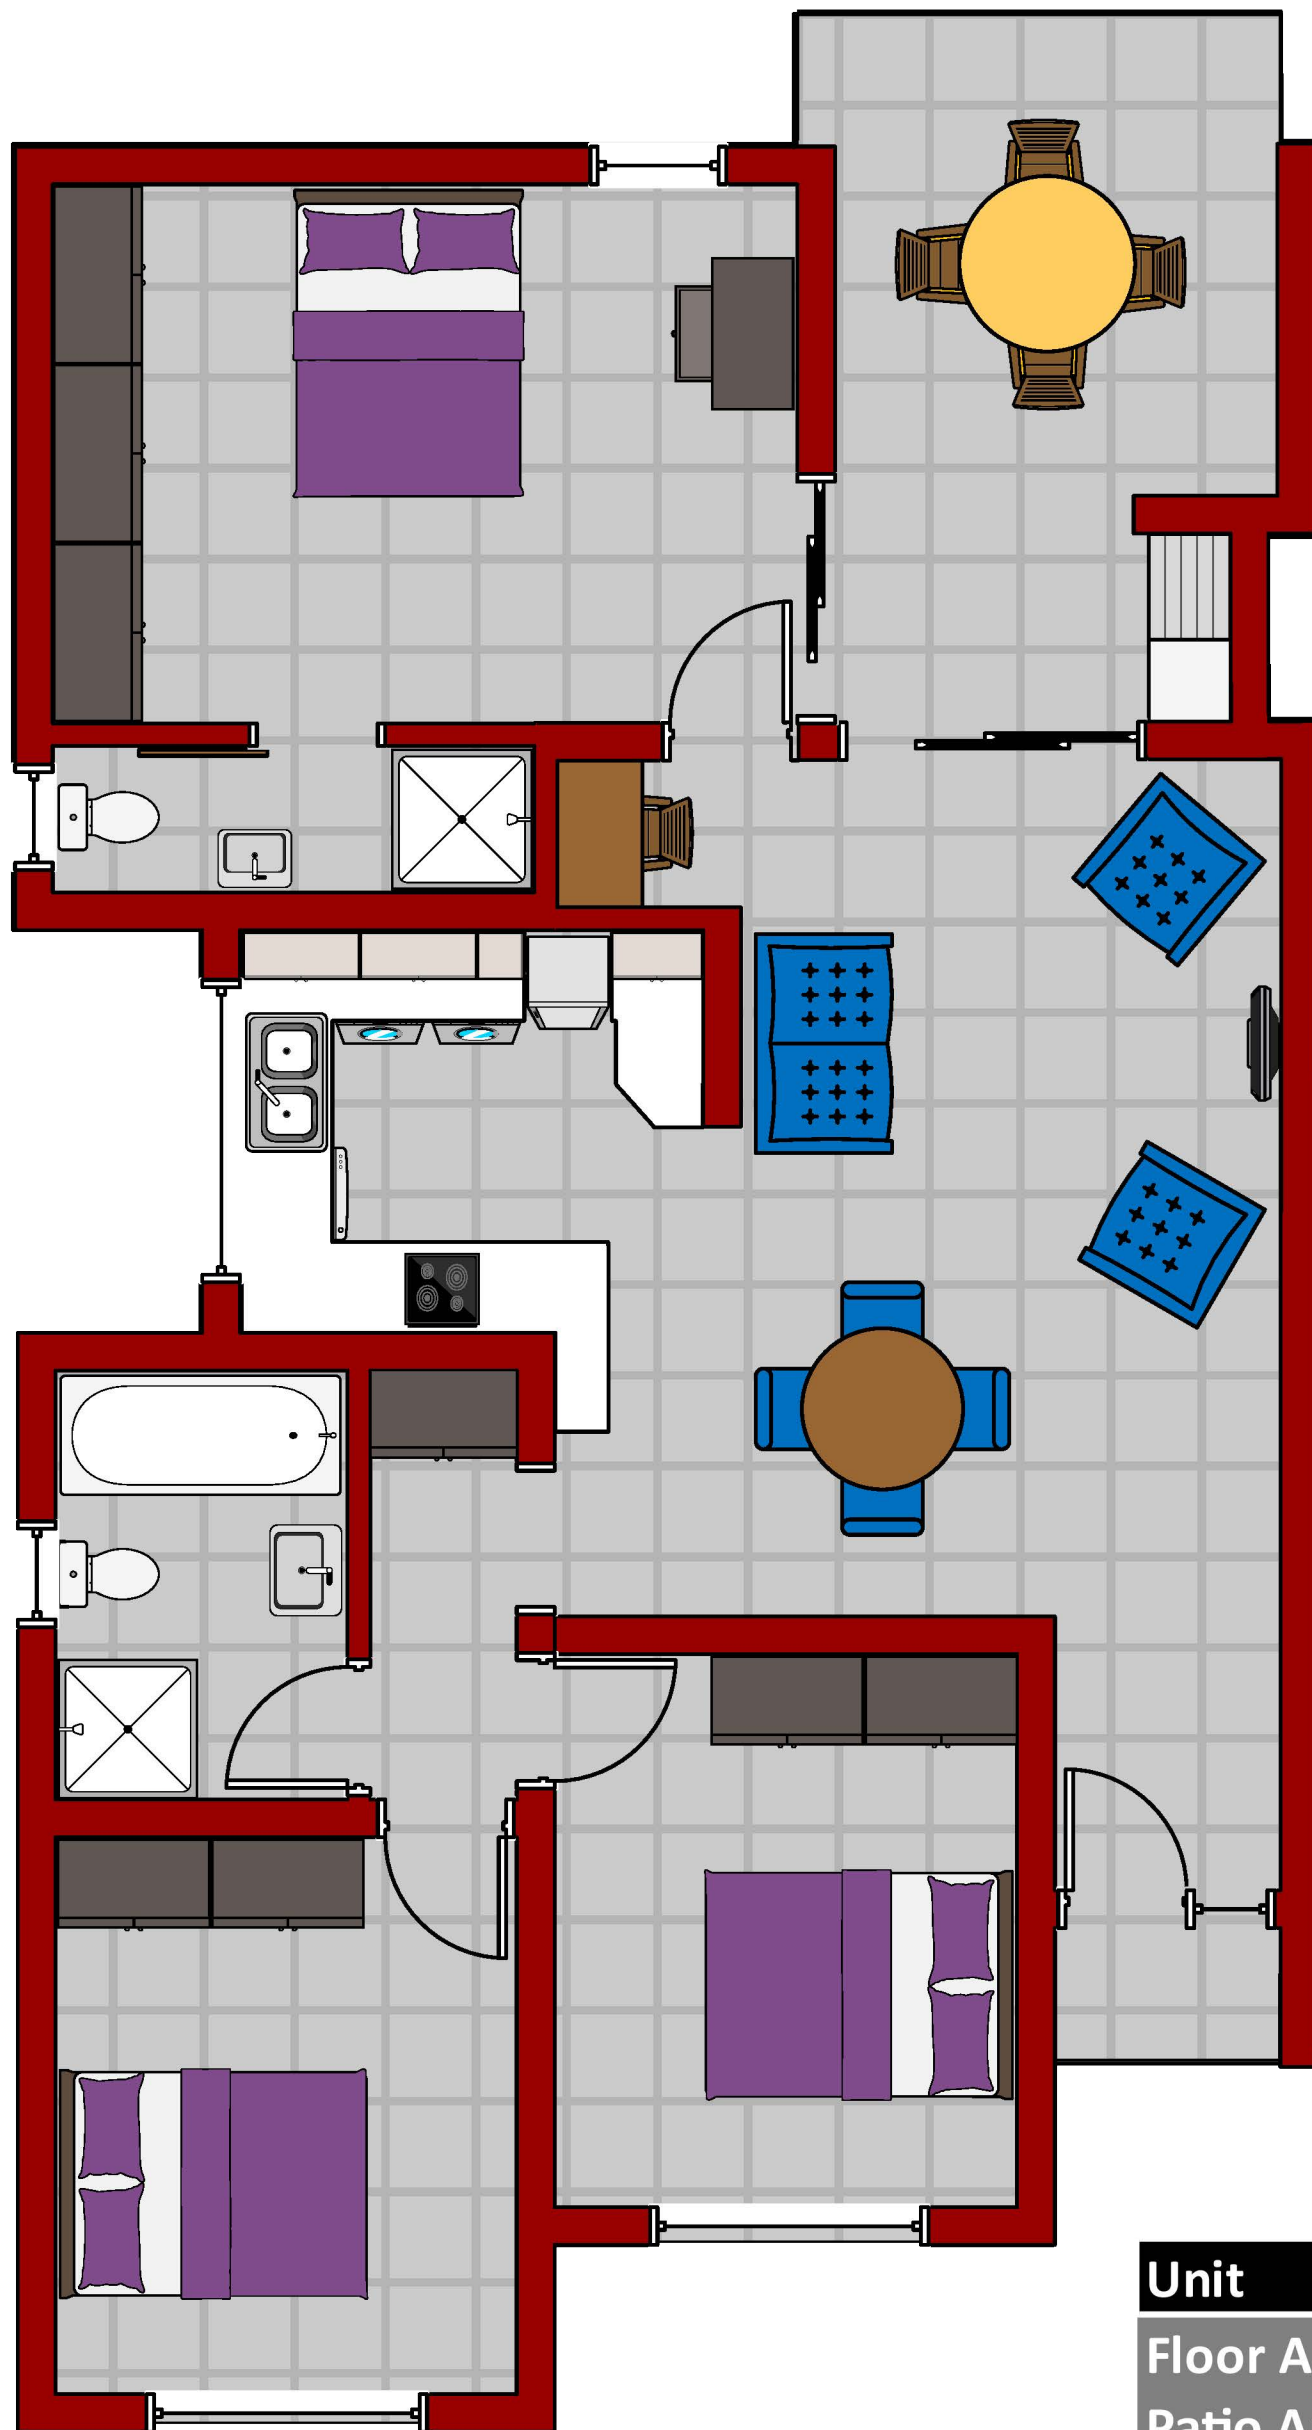

3 BEDROOM / 2 BATHROOM

Unit	TYPE A
Floor Area	102.50 m ²
Patio Area	14.94 m ²
Total Area	117.44 m ²